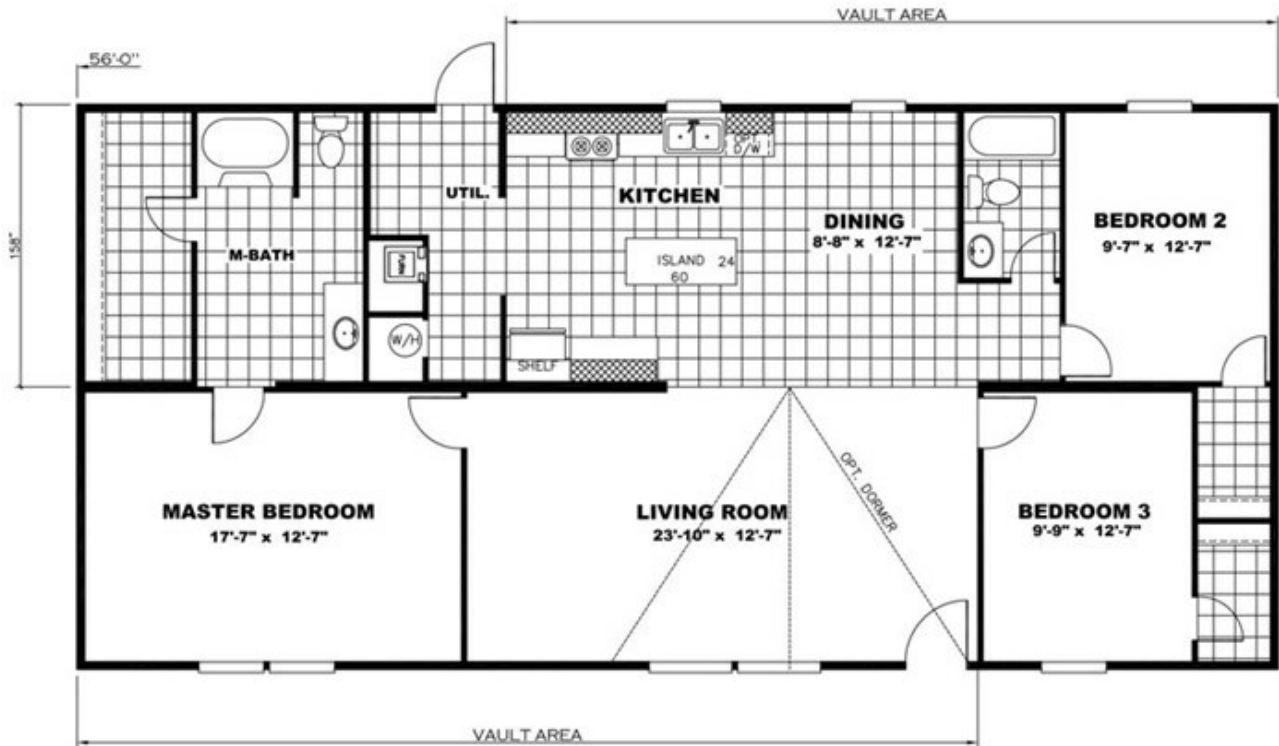

The GILA

The GILA Floor plan number: BEL006961TXAB

3 beds • 2 baths • 1568 sq.ft. • 28' width • 56' depth

Our home building facilities invest in continuous product and process improvements. Plans, dimensions, features, materials, specifications and availability are subject to change without notice or obligation. Renderings and floor plans are representative likenesses of our homes and may differ from the actual homes. We invite you to tour a Home Center near you and inspect the highest value in quality housing available or call (575) 527-0031 to speak with a Home Consultant. Copyright 2017, CMH. All rights reserved.