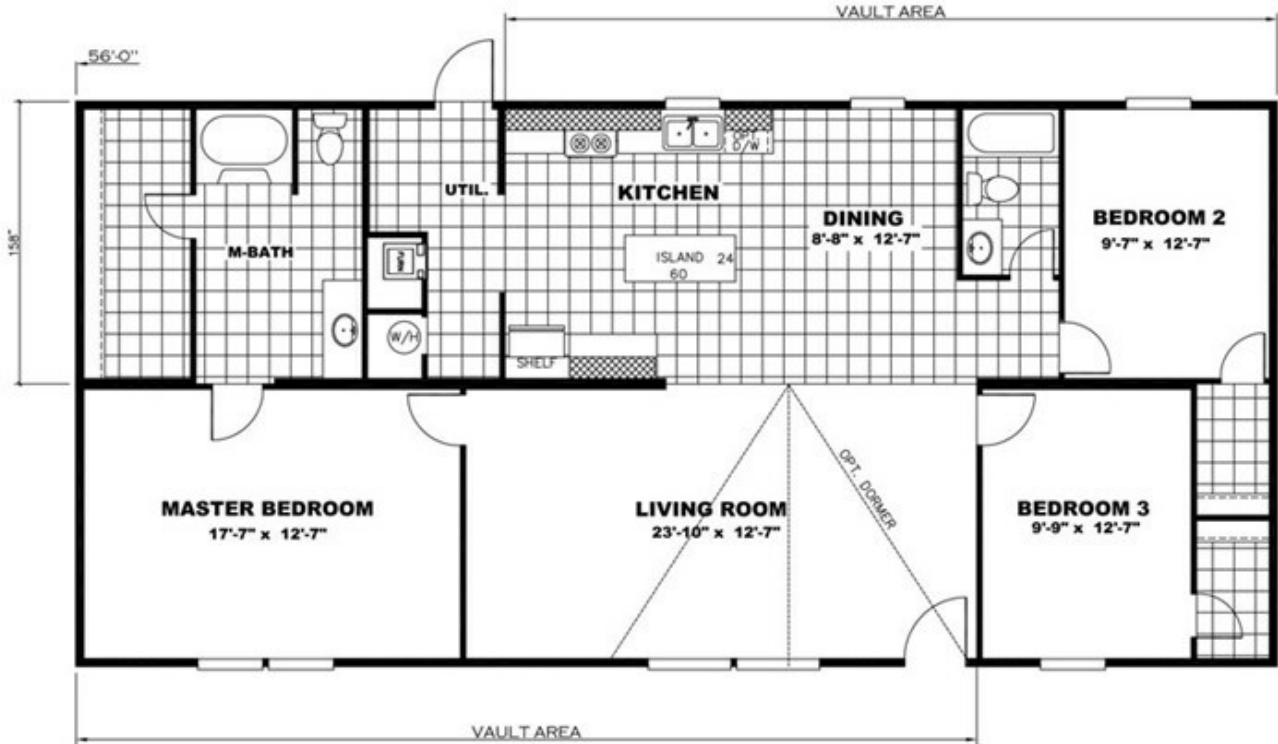

The GILA

The GILA Model number: 97TRU28563RH

3 beds • 2 baths • 1568 sq.ft. • 28' width • 56' depth

Our home building facilities invest in continuous product and process improvements. Plans, dimensions, features, materials, specifications and availability are subject to change without notice or obligation. Renderings and floor plans are representative likenesses of our homes and may differ from the actual homes. We invite you to tour a Home Center near you and inspect the highest value in quality housing available or call (575) 527-0031 to speak with a Home Consultant. Copyright 2017, CMH. All rights reserved.