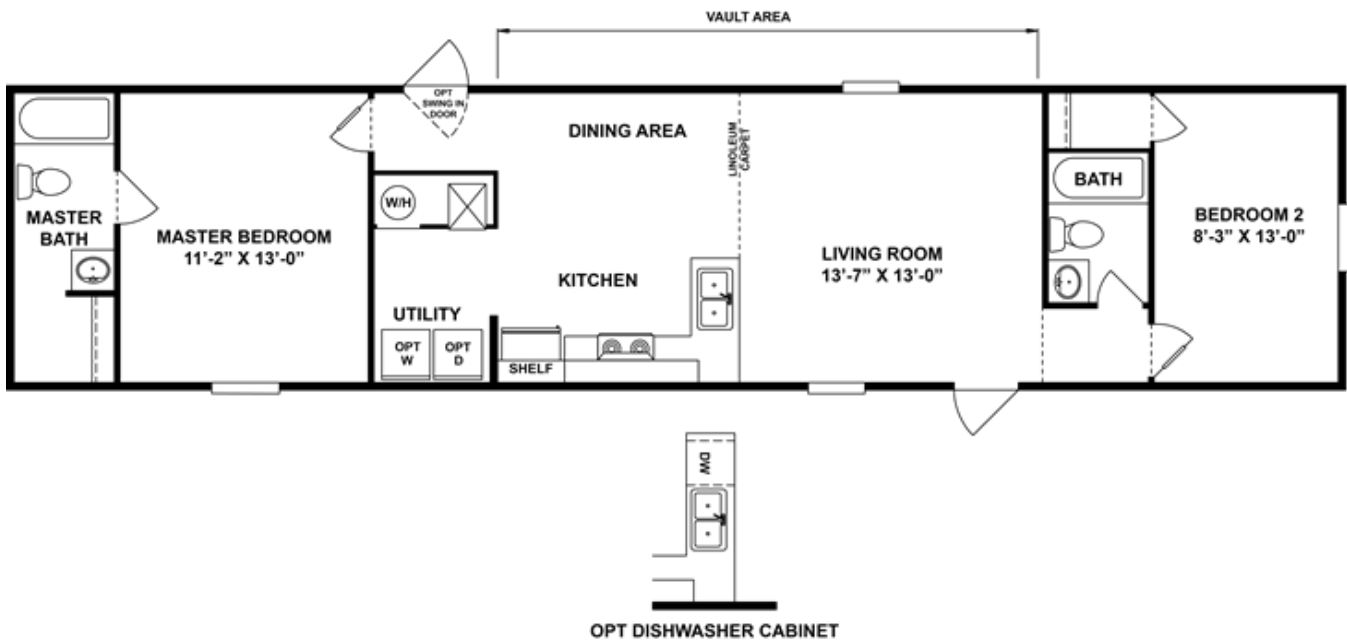

DELIGHT

DELIGHT Floor plan number: BEL008416TX

2 beds • 2 baths • 840 sq.ft. • 14' width • 60' depth

Our home building facilities invest in continuous product and process improvements. Plans, dimensions, features, materials, specifications and availability are subject to change without notice or obligation. Renderings and floor plans are representative likenesses of our homes and may differ from the actual homes. We invite you to tour a Home Center near you and inspect the highest value in quality housing available or call (575) 527-0031 to speak with a Home Consultant. Copyright 2017, CMH. All rights reserved.