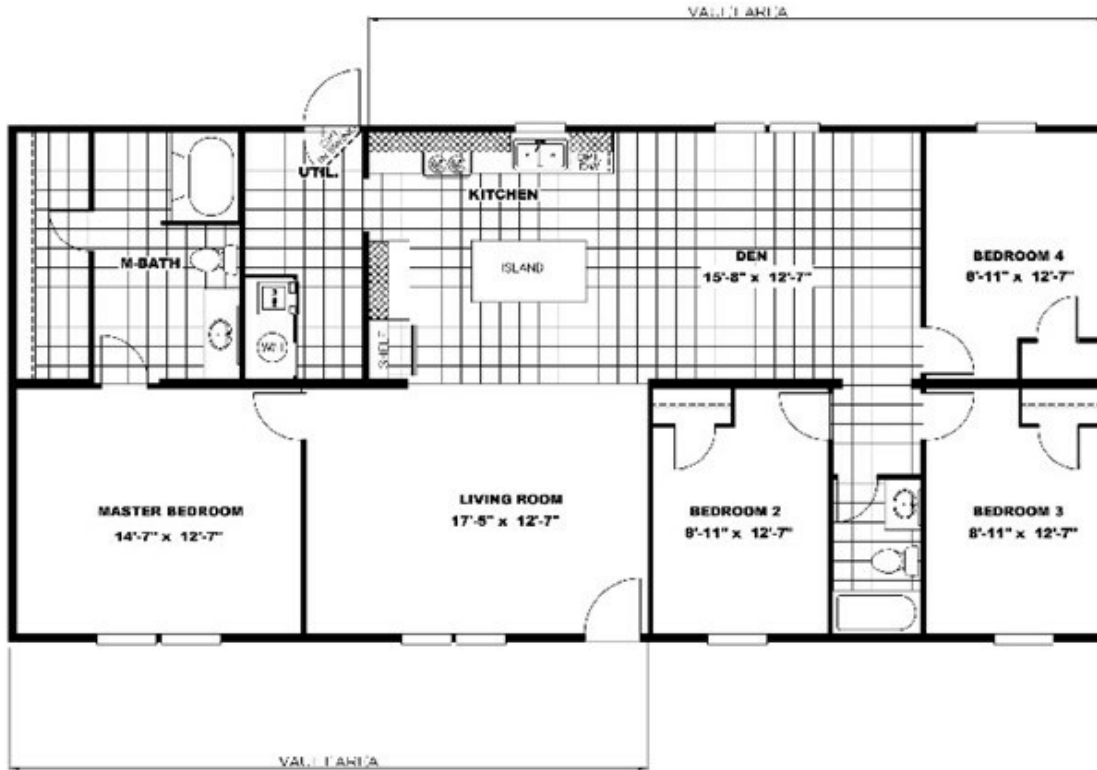

MARVEL

**MARVEL** Floor plan number: BL2002435TXAB

**3 beds • 2 baths • 1568 sq.ft. • 28' width • 56' depth**

Our home building facilities invest in continuous product and process improvements. Plans, dimensions, features, materials, specifications and availability are subject to change without notice or obligation. Renderings and floor plans are representative likenesses of our homes and may differ from the actual homes. We invite you to tour a Home Center near you and inspect the highest value in quality housing available or call (575) 527-0031 to speak with a Home Consultant. Copyright 2017, CMH. All rights reserved.