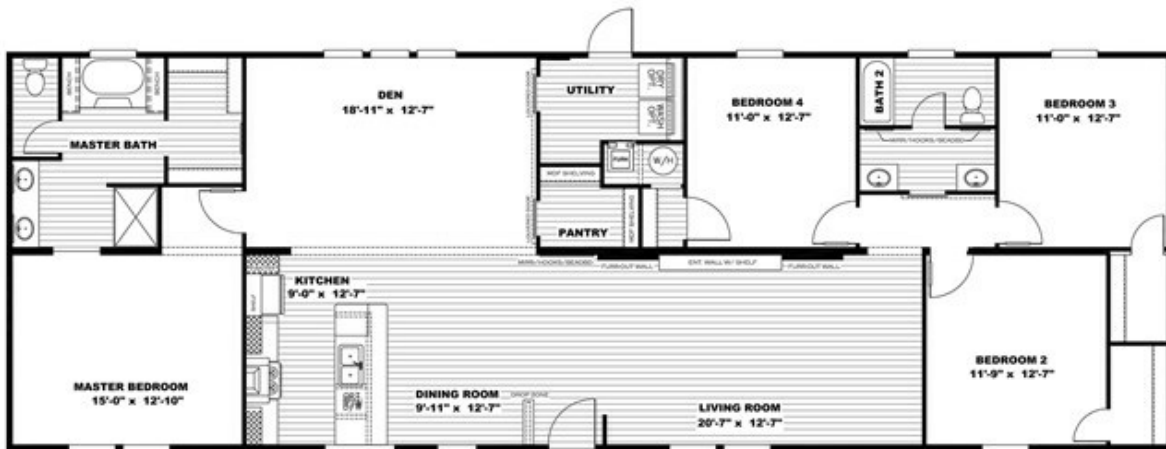

# DELUXE BREEZE Model number: 51SSP28764AH

4 beds • 2 baths • 2128 sq.ft. • 28' width • 76' depth

Our home building facilities invest in continuous product and process improvements. Plans, dimensions, features, materials, specifications and availability are subject to change without notice or obligation. Renderings and floor plans are representative likenesses of our homes and may differ from the actual homes. We invite you to tour a Home Center near you and inspect the highest value in quality housing available or call (575) 527-0031 to speak with a Home Consultant. Copyright 2017, CMH. All rights reserved.