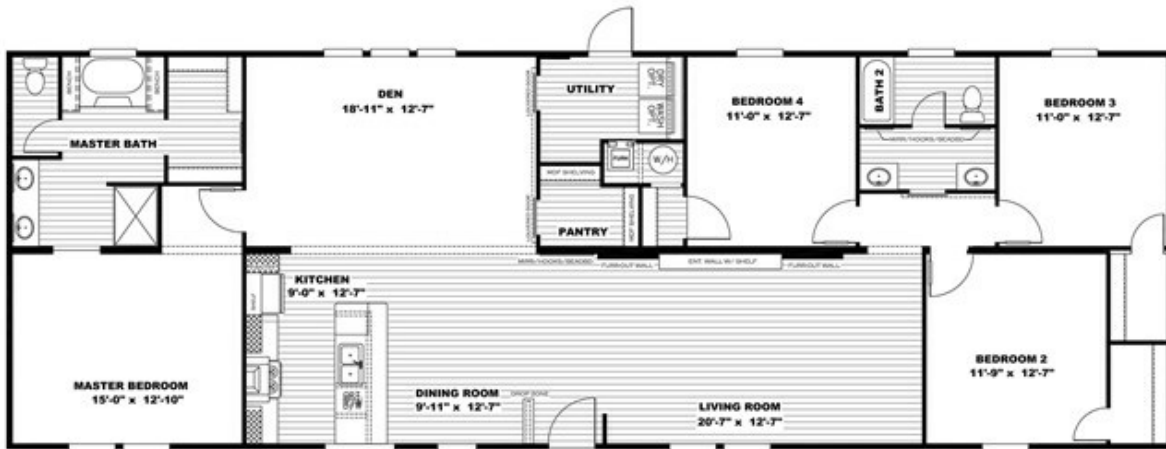

DELUXE BREEZE

DELUXE BREEZE Floor plan number: BUC007621AZAB
4 beds • 2 baths • 2128 sq.ft. • 28' width • 76' depth

Our home building facilities invest in continuous product and process improvements. Plans, dimensions, features, materials, specifications and availability are subject to change without notice or obligation. Renderings and floor plans are representative likenesses of our homes and may differ from the actual homes. We invite you to tour a Home Center near you and inspect the highest value in quality housing available or call (575) 527-0031 to speak with a Home Consultant. Copyright 2017, CMH. All rights reserved.