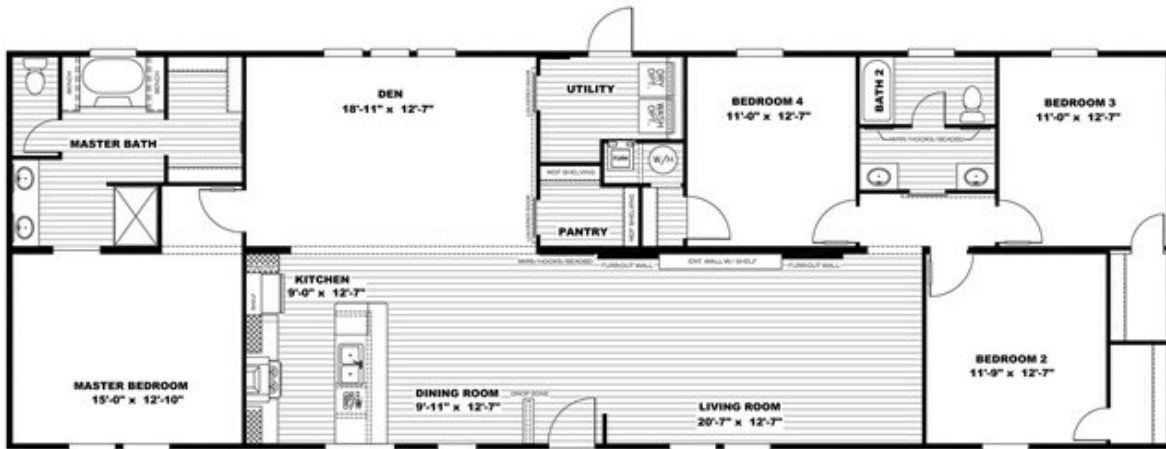

# SSP-28764A "BREEZE II"

**SSP-28764A "BREEZE II"** Floor plan number: BUC007768AZAB

**4 beds • 2 baths • 2128 sq.ft. • 28' width • 76' depth**

Our home building facilities invest in continuous product and process improvements. Plans, dimensions, features, materials, specifications and availability are subject to change without notice or obligation. Renderings and floor plans are representative likenesses of our homes and may differ from the actual homes. We invite you to tour a Home Center near you and inspect the highest value in quality housing available or call (575) 527-0031 to speak with a Home Consultant. Copyright 2017, CMH. All rights reserved.