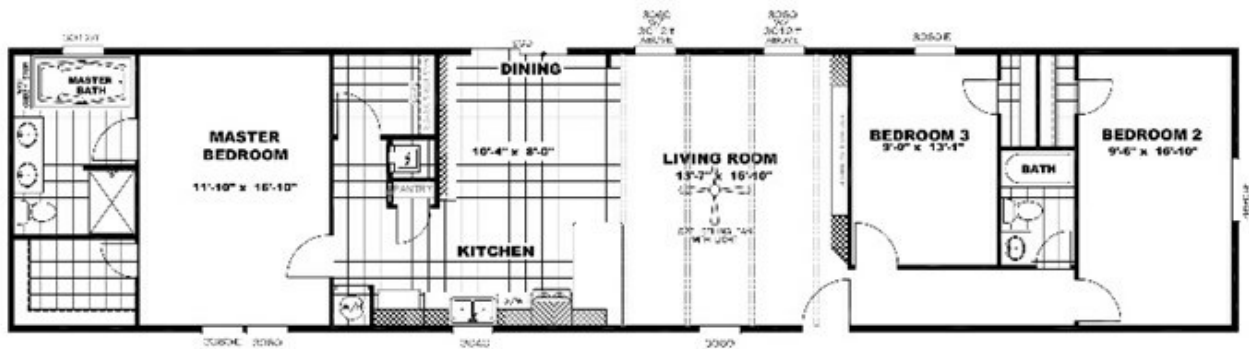

THE BEAST

Model number: 35ANN18763AH17

3 beds • 2 baths • 1368 sq.ft. • 18' width • 76' depth

Our home building facilities invest in continuous product and process improvements. Plans, dimensions, features, materials, specifications and availability are subject to change without notice or obligation. Renderings and floor plans are representative likenesses of our homes and may differ from the actual homes. We invite you to tour a Home Center near you and inspect the highest value in quality housing available or call (575) 527-0031 to speak with a Home Consultant. Copyright 2017, CMH. All rights reserved.