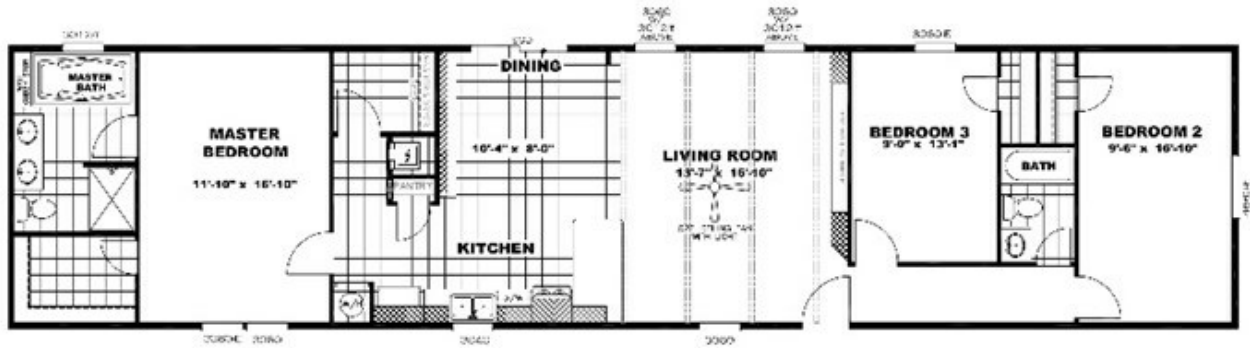

NEW! The Beast

NEW! The Beast Floor plan number: CBH030798TX
3 beds • 2 baths • 1368 sq.ft. • 18' width • 76' depth

Our home building facilities invest in continuous product and process improvements. Plans, dimensions, features, materials, specifications and availability are subject to change without notice or obligation. Renderings and floor plans are representative likenesses of our homes and may differ from the actual homes. We invite you to tour a Home Center near you and inspect the highest value in quality housing available or call (575) 527-0031 to speak with a Home Consultant. Copyright 2017, CMH. All rights reserved.