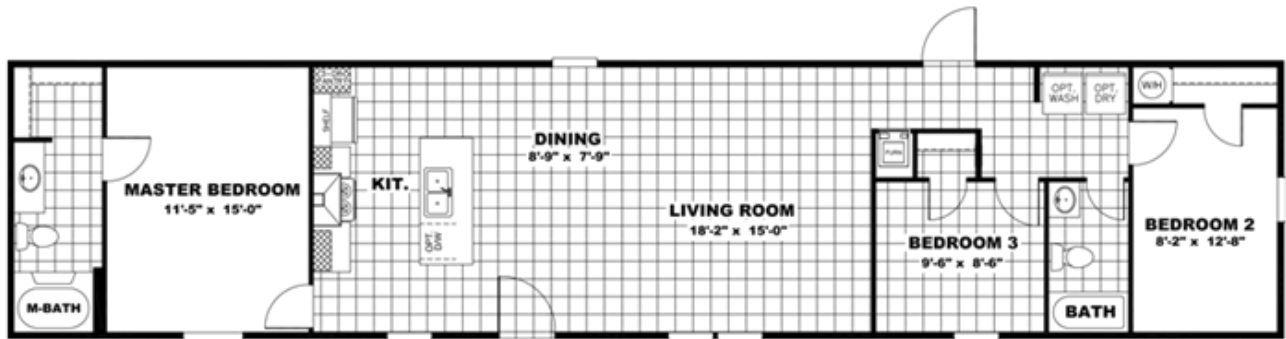

# BABY BREEZE

**BABY BREEZE** Model number: 31SSP16723AH

**3 beds • 2 baths • 1152 sq.ft. • 16' width • 72' depth**

Our home building facilities invest in continuous product and process improvements. Plans, dimensions, features, materials, specifications and availability are subject to change without notice or obligation. Renderings and floor plans are representative likenesses of our homes and may differ from the actual homes. We invite you to tour a Home Center near you and inspect the highest value in quality housing available or call (575) 527-0031 to speak with a Home Consultant. Copyright 2017, CMH. All rights reserved.