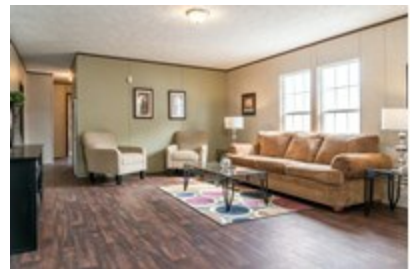

BABY BREEZE

BABY BREEZE Floor plan number: CLW041082TX
3 beds • 2 baths • 1152 sq.ft. • 16' width • 72' depth

Our home building facilities invest in continuous product and process improvements. Plans, dimensions, features, materials, specifications and availability are subject to change without notice or obligation. Renderings and floor plans are representative likenesses of our homes and may differ from the actual homes. We invite you to tour a Home Center near you and inspect the highest value in quality housing available or call (575) 527-0031 to speak with a Home Consultant. Copyright 2017, CMH. All rights reserved.