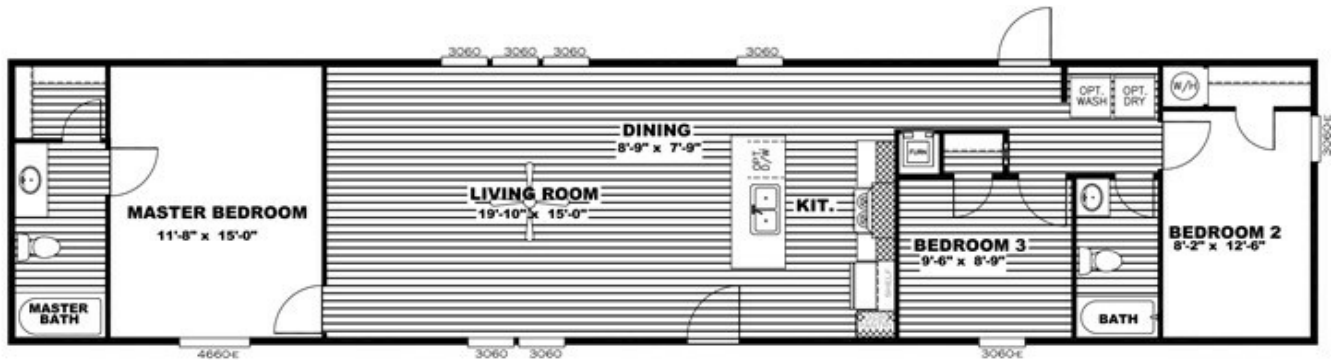

DRAGON 16723D

DRAGON 16723D Model number: 31DRG16723DH

3 beds • 2 baths • 1152 sq.ft. • 16' width • 72' depth

Our home building facilities invest in continuous product and process improvements. Plans, dimensions, features, materials, specifications and availability are subject to change without notice or obligation. Renderings and floor plans are representative likenesses of our homes and may differ from the actual homes. We invite you to tour a Home Center near you and inspect the highest value in quality housing available or call (575) 527-0031 to speak with a Home Consultant. Copyright 2017, CMH. All rights reserved.