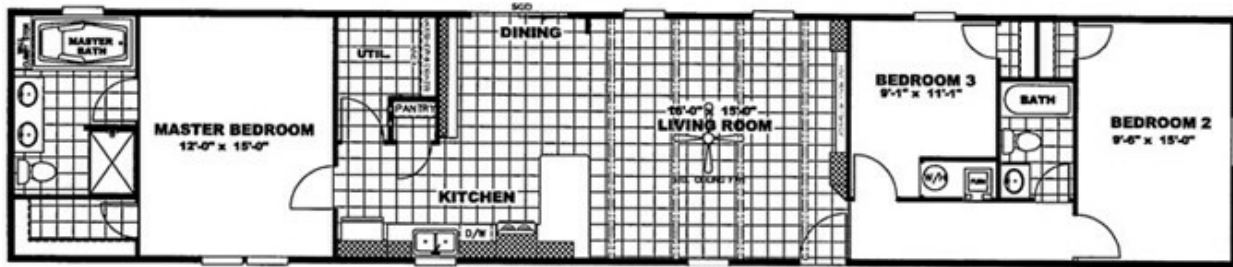

ANNIVERSARY 16763A

ANNIVERSARY 16763A Floor plan number: CLW044671TX

3 beds • 2 baths • 1216 sq.ft. • 16' width • 76' depth

Our home building facilities invest in continuous product and process improvements. Plans, dimensions, features, materials, specifications and availability are subject to change without notice or obligation. Renderings and floor plans are representative likenesses of our homes and may differ from the actual homes. We invite you to tour a Home Center near you and inspect the highest value in quality housing available or call (575) 527-0031 to speak with a Home Consultant. Copyright 2017, CMH. All rights reserved.