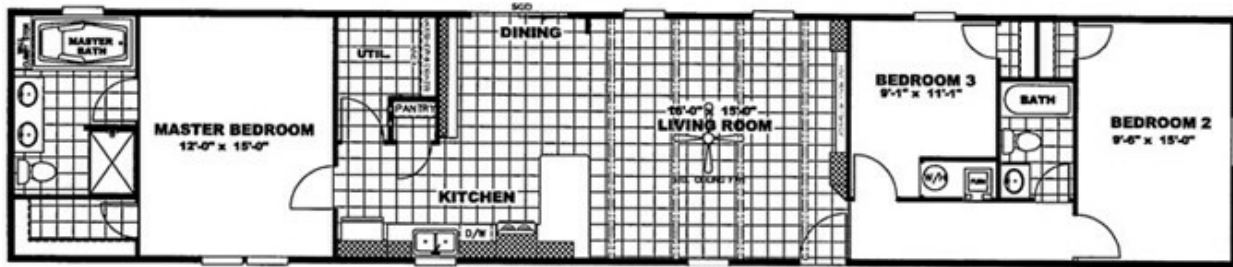

ANNIVERSARY 16763A

ANNIVERSARY 16763A Floor plan number: CLW044687TX

3 beds • 2 baths • 1216 sq.ft. • 16' width • 76' depth

Our home building facilities invest in continuous product and process improvements. Plans, dimensions, features, materials, specifications and availability are subject to change without notice or obligation. Renderings and floor plans are representative likenesses of our homes and may differ from the actual homes. We invite you to tour a Home Center near you and inspect the highest value in quality housing available or call (575) 527-0031 to speak with a Home Consultant. Copyright 2017, CMH. All rights reserved.