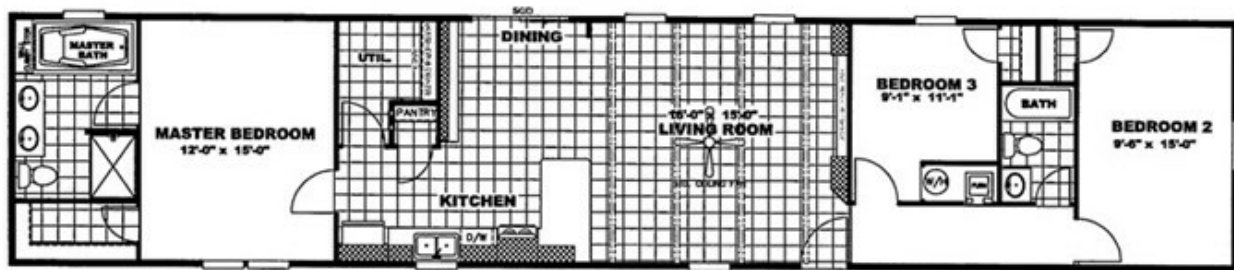

# ANNIVERSARY 16763A

Model number: 31ANN16763AH

3 beds • 2 baths • 1216 sq.ft. • 16' width • 76' depth

Our home building facilities invest in continuous product and process improvements. Plans, dimensions, features, materials, specifications and availability are subject to change without notice or obligation. Renderings and floor plans are representative likenesses of our homes and may differ from the actual homes. We invite you to tour a Home Center near you and inspect the highest value in quality housing available or call (575) 527-0031 to speak with a Home Consultant. Copyright 2017, CMH. All rights reserved.