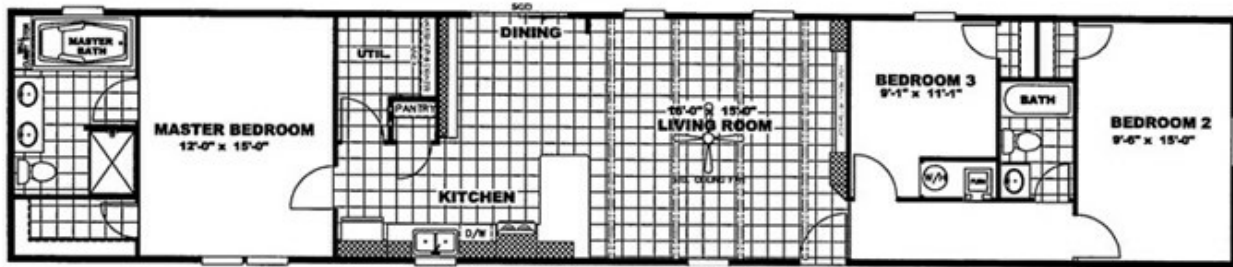

# ANNIVERSARY 16763A

**ANNIVERSARY 16763A** Floor plan number: CLW044693TX

**3 beds • 2 baths • 1216 sq.ft. • 16' width • 76' depth**

Our home building facilities invest in continuous product and process improvements. Plans, dimensions, features, materials, specifications and availability are subject to change without notice or obligation. Renderings and floor plans are representative likenesses of our homes and may differ from the actual homes. We invite you to tour a Home Center near you and inspect the highest value in quality housing available or call (575) 527-0031 to speak with a Home Consultant. Copyright 2017, CMH. All rights reserved.