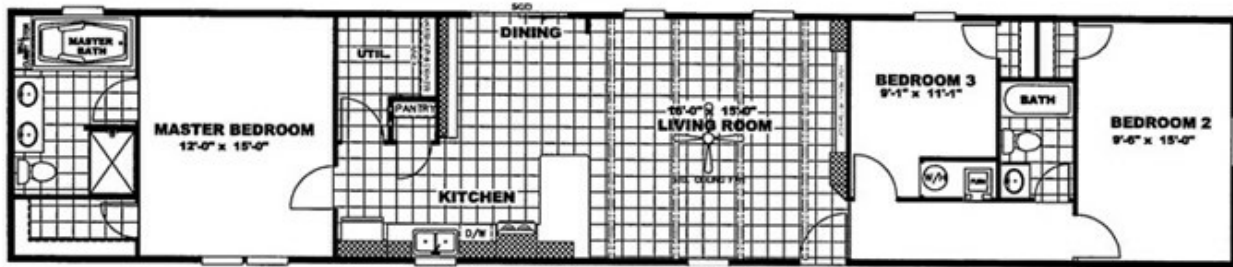

ANNIVERSARY 16763A

ANNIVERSARY 16763A Floor plan number: CLW044767TX

3 beds • 2 baths • 1216 sq.ft. • 16' width • 76' depth

Our home building facilities invest in continuous product and process improvements. Plans, dimensions, features, materials, specifications and availability are subject to change without notice or obligation. Renderings and floor plans are representative likenesses of our homes and may differ from the actual homes. We invite you to tour a Home Center near you and inspect the highest value in quality housing available or call (575) 527-0031 to speak with a Home Consultant. Copyright 2017, CMH. All rights reserved.