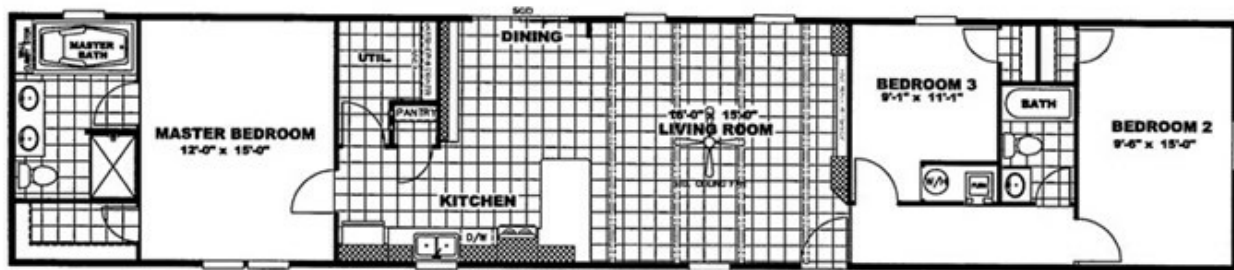

# ANNIVERSARY 16763A Model number: 31ANN16763AH

3 beds • 2 baths • 1216 sq.ft. • 16' width • 76' depth

Our home building facilities invest in continuous product and process improvements. Plans, dimensions, features, materials, specifications and availability are subject to change without notice or obligation. Renderings and floor plans are representative likenesses of our homes and may differ from the actual homes. We invite you to tour a Home Center near you and inspect the highest value in quality housing available or call (575) 527-0031 to speak with a Home Consultant. Copyright 2017, CMH. All rights reserved.