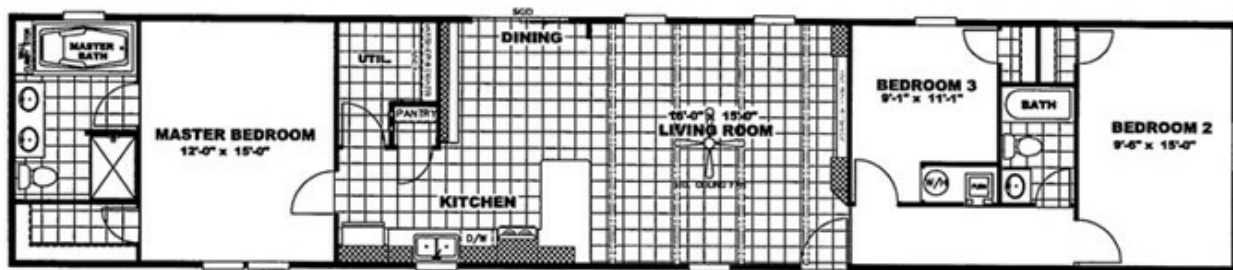

ANNIVERSARY 16763A

ANNIVERSARY 16763A Floor plan number: CLW044820TX

3 beds • 2 baths • 1216 sq.ft. • 16' width • 76' depth

Our home building facilities invest in continuous product and process improvements. Plans, dimensions, features, materials, specifications and availability are subject to change without notice or obligation. Renderings and floor plans are representative likenesses of our homes and may differ from the actual homes. We invite you to tour a Home Center near you and inspect the highest value in quality housing available or call (575) 527-0031 to speak with a Home Consultant. Copyright 2017, CMH. All rights reserved.