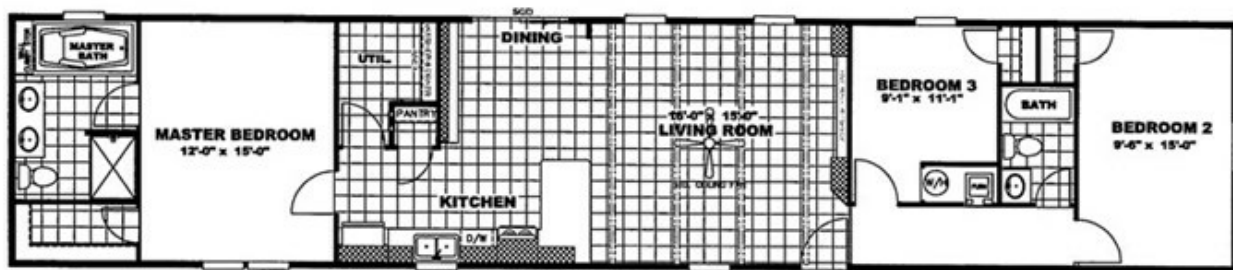

# ANNIVERSARY 16763A

**ANNIVERSARY 16763A** Floor plan number: CLW044953TX

**3 beds • 2 baths • 1216 sq.ft. • 16' width • 76' depth**

Our home building facilities invest in continuous product and process improvements. Plans, dimensions, features, materials, specifications and availability are subject to change without notice or obligation. Renderings and floor plans are representative likenesses of our homes and may differ from the actual homes. We invite you to tour a Home Center near you and inspect the highest value in quality housing available or call (575) 527-0031 to speak with a Home Consultant. Copyright 2017, CMH. All rights reserved.