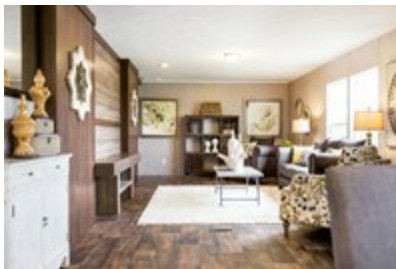

THE BREEZE II - 115 MIRA VISTA LOOP

THE BREEZE II - 115 MIRA VISTA LOOP

Floor plan number: CSS018562TXAB

4 beds • 2 baths • 2128 sq.ft. • 28' width • 76' depth

Our home building facilities invest in continuous product and process improvements. Plans, dimensions, features, materials, specifications and availability are subject to change without notice or obligation. Renderings and floor plans are representative likenesses of our homes and may differ from the actual homes. We invite you to tour a Home Center near you and inspect the highest value in quality housing available or call (575) 527-0031 to speak with a Home Consultant. Copyright 2017, CMH. All rights reserved.