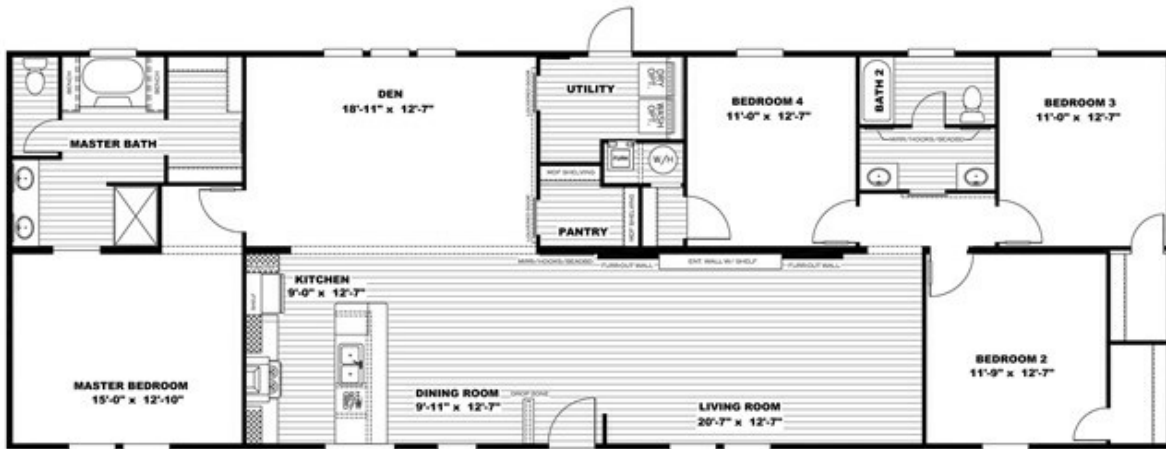

THE BREEZE II - 115 MIRA VISTA LOOP

THE BREEZE II - 115 MIRA VISTA LOOP

Floor plan number: CSS018562TXAB

4 beds • 2 baths • 2128 sq.ft. • 28' width • 76' depth

Our home building facilities invest in continuous product and process improvements. Plans, dimensions, features, materials, specifications and availability are subject to change without notice or obligation. Renderings and floor plans are representative likenesses of our homes and may differ from the actual homes. We invite you to tour a Home Center near you and inspect the highest value in quality housing available or call (575) 527-0031 to speak with a Home Consultant. Copyright 2017, CMH. All rights reserved.