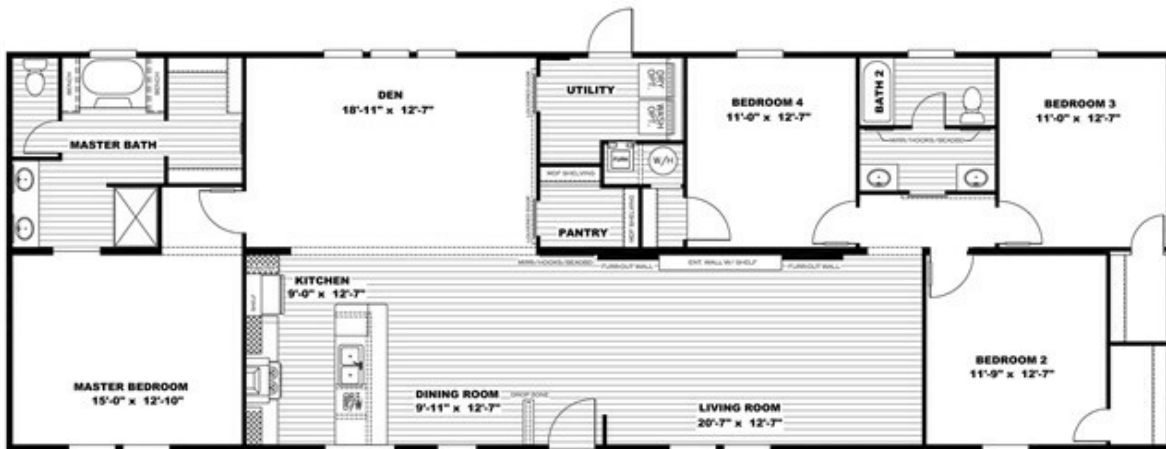

THE BREEZE II - 115 MIRA VISTA LOOP

THE BREEZE II - 115 MIRA VISTA LOOP

Model number: 38SSP28764AH

4 beds • 2 baths • 2128 sq.ft. • 28' width • 76' depth

Our home building facilities invest in continuous product and process improvements. Plans, dimensions, features, materials, specifications and availability are subject to change without notice or obligation. Renderings and floor plans are representative likenesses of our homes and may differ from the actual homes. We invite you to tour a Home Center near you and inspect the highest value in quality housing available or call (575) 527-0031 to speak with a Home Consultant. Copyright 2017, CMH. All rights reserved.