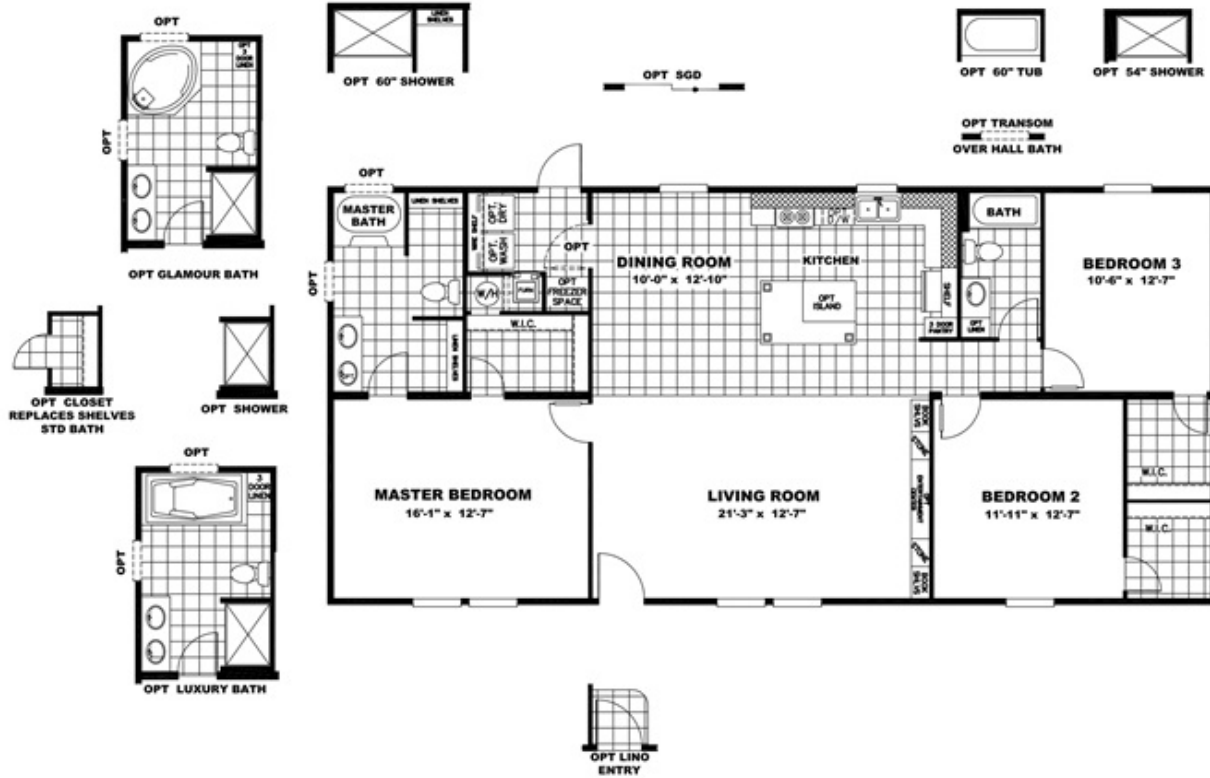

BIG DOG Model number: 38SLC28563AH18

3 beds • 2 baths • 1568 sq.ft. • 28' width • 56' depth

Our home building facilities invest in continuous product and process improvements. Plans, dimensions, features, materials, specifications and availability are subject to change without notice or obligation. Renderings and floor plans are representative likenesses of our homes and may differ from the actual homes. We invite you to tour a Home Center near you and inspect the highest value in quality housing available or call (575) 527-0031 to speak with a Home Consultant. Copyright 2017, CMH. All rights reserved.