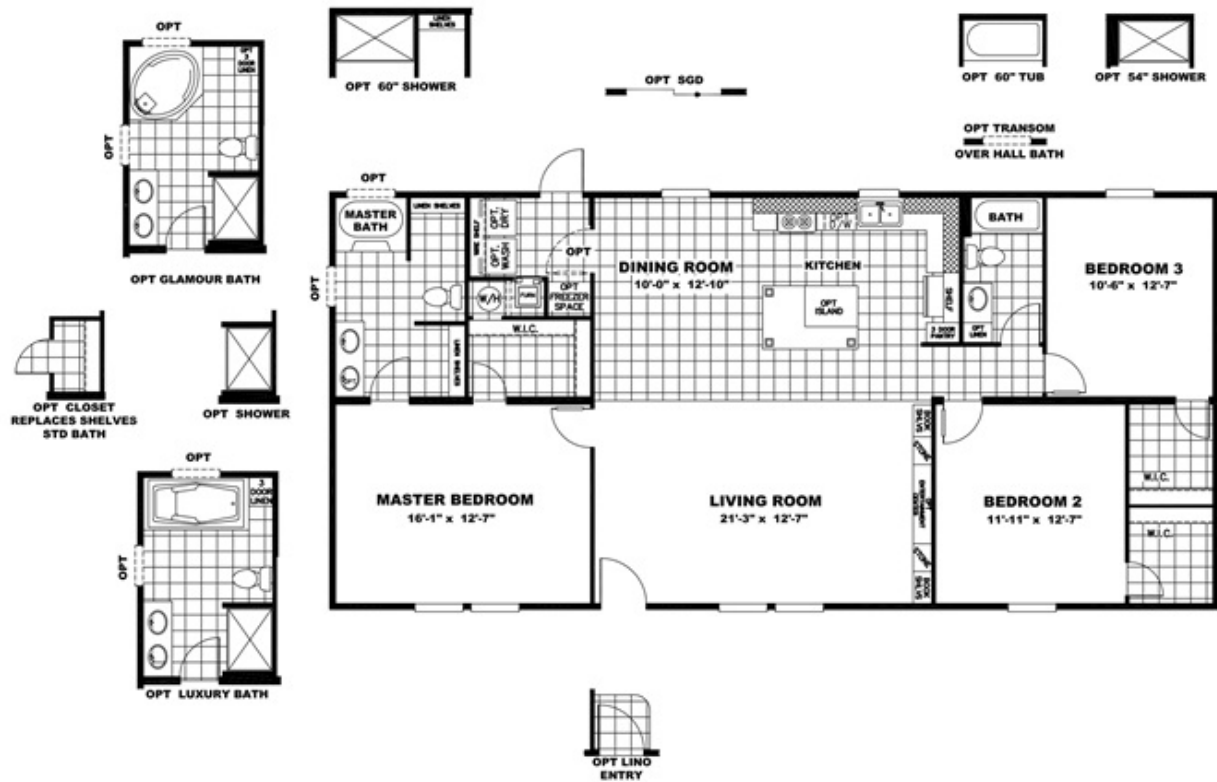

BIG DOG

BIG DOG Floor plan number: CSS019295TXAB

3 beds • 2 baths • 1568 sq.ft. • 28' width • 56' depth

Our home building facilities invest in continuous product and process improvements. Plans, dimensions, features, materials, specifications and availability are subject to change without notice or obligation. Renderings and floor plans are representative likenesses of our homes and may differ from the actual homes. We invite you to tour a Home Center near you and inspect the highest value in quality housing available or call (575) 527-0031 to speak with a Home Consultant. Copyright 2017, CMH. All rights reserved.