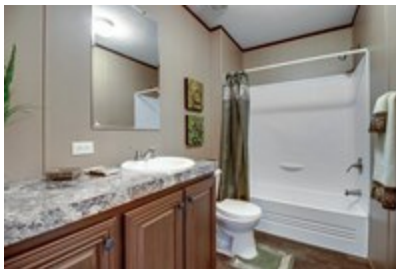

BIG DOG

BIG DOG Floor plan number: CSS019295TXAB

3 beds • 2 baths • 1568 sq.ft. • 28' width • 56' depth

Our home building facilities invest in continuous product and process improvements. Plans, dimensions, features, materials, specifications and availability are subject to change without notice or obligation. Renderings and floor plans are representative likenesses of our homes and may differ from the actual homes. We invite you to tour a Home Center near you and inspect the highest value in quality housing available or call (575) 527-0031 to speak with a Home Consultant. Copyright 2017, CMH. All rights reserved.