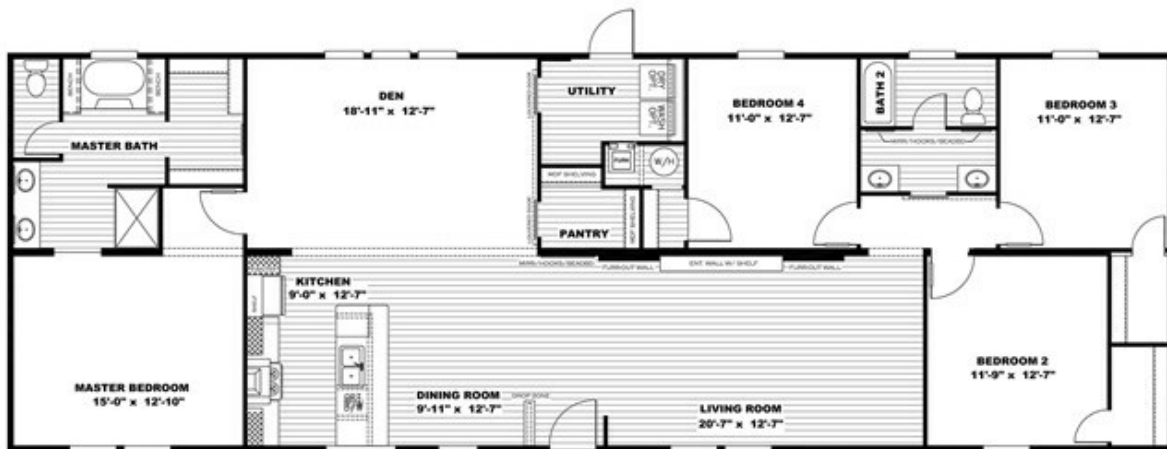

THE BREEZE II

THE BREEZE II Floor plan number: CSS019314TXAB
4 beds • 2 baths • 2128 sq.ft. • 28' width • 76' depth

Our home building facilities invest in continuous product and process improvements. Plans, dimensions, features, materials, specifications and availability are subject to change without notice or obligation. Renderings and floor plans are representative likenesses of our homes and may differ from the actual homes. We invite you to tour a Home Center near you and inspect the highest value in quality housing available or call (575) 527-0031 to speak with a Home Consultant. Copyright 2017, CMH. All rights reserved.