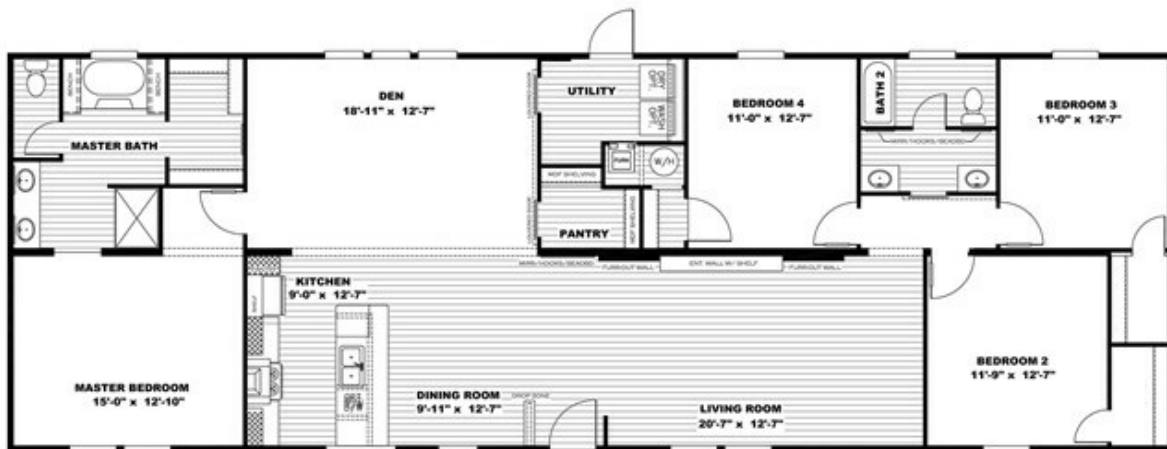

# THE BREEZE II

**THE BREEZE II** Floor plan number: CSS019626TXAB  
4 beds • 2 baths • 2128 sq.ft. • 28' width • 76' depth

Our home building facilities invest in continuous product and process improvements. Plans, dimensions, features, materials, specifications and availability are subject to change without notice or obligation. Renderings and floor plans are representative likenesses of our homes and may differ from the actual homes. We invite you to tour a Home Center near you and inspect the highest value in quality housing available or call (575) 527-0031 to speak with a Home Consultant. Copyright 2017, CMH. All rights reserved.