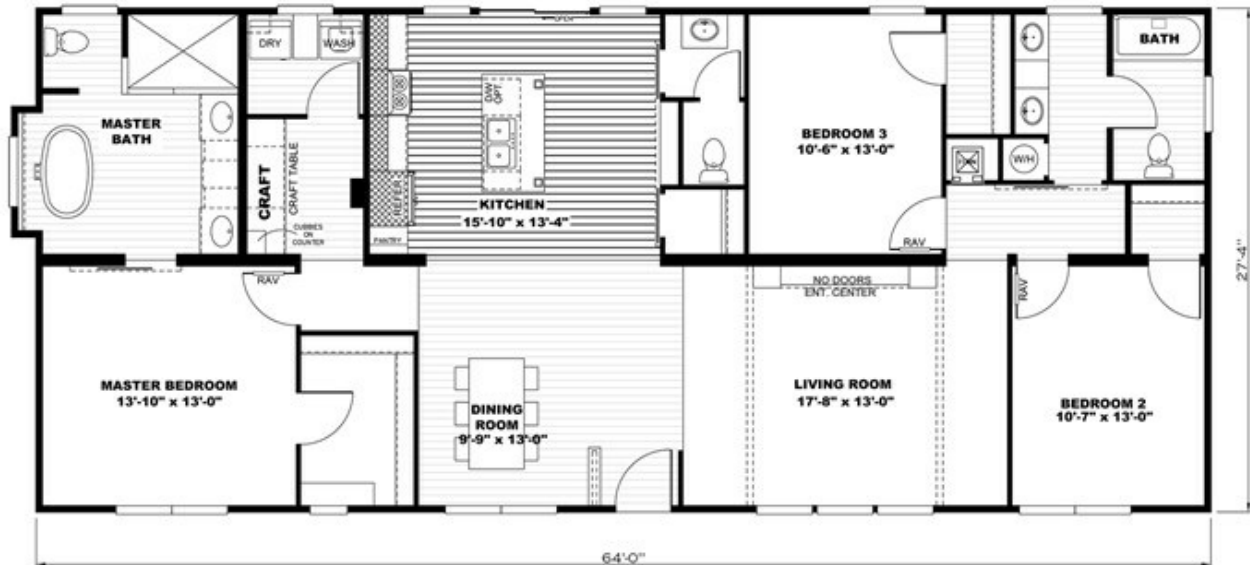

THE VIEW - 28 MIRA VISTA LP

THE VIEW - 28 MIRA VISTA LP Floor plan number: NME007329NMAB

3 beds • 2 baths • 1728 sq.ft. • 27' width • 64' depth

Our home building facilities invest in continuous product and process improvements. Plans, dimensions, features, materials, specifications and availability are subject to change without notice or obligation. Renderings and floor plans are representative likenesses of our homes and may differ from the actual homes. We invite you to tour a Home Center near you and inspect the highest value in quality housing available or call (575) 527-0031 to speak with a Home Consultant. Copyright 2017, CMH. All rights reserved.